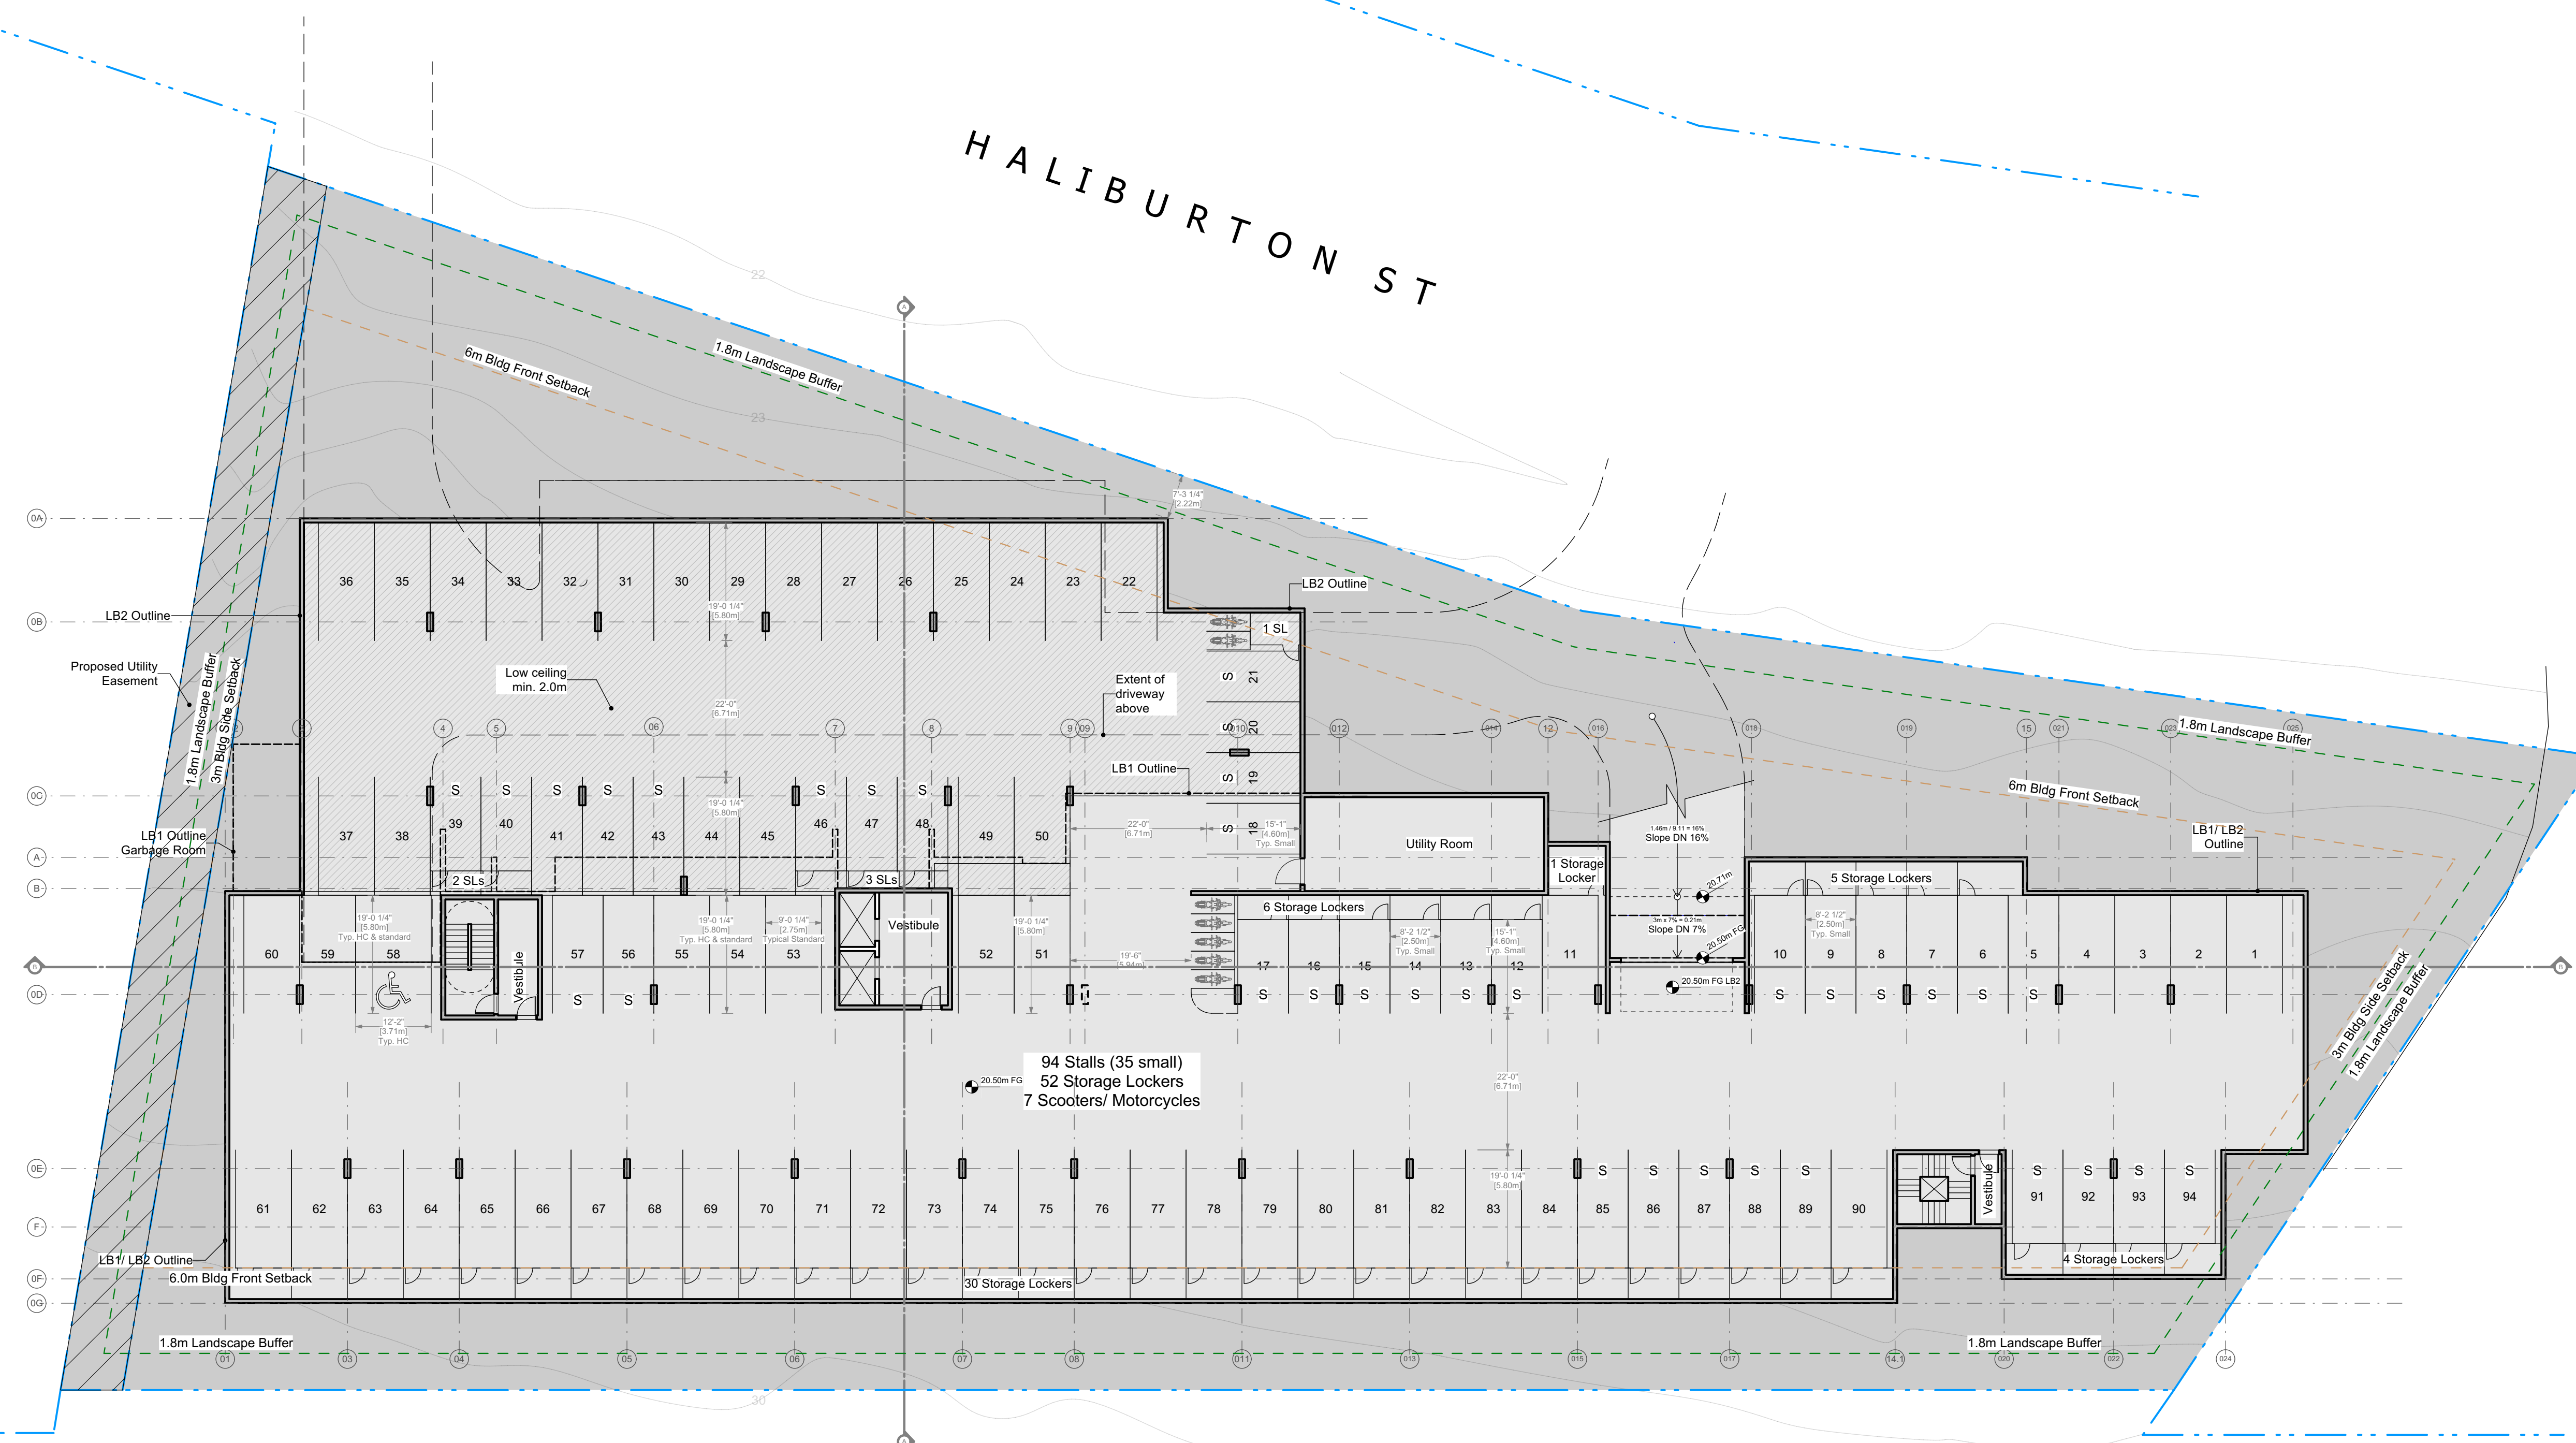

ISLAND HIGHWAYS

1 LB1 Floor Plan
Scale: 1/16" = 1'-0"

ISLAND HIGHWAY S

1 LB2 Floor Plan
Scale: 1/16" = 1'-0"

RECEIVED
DP1315
2023-JUL-11
Current Planning